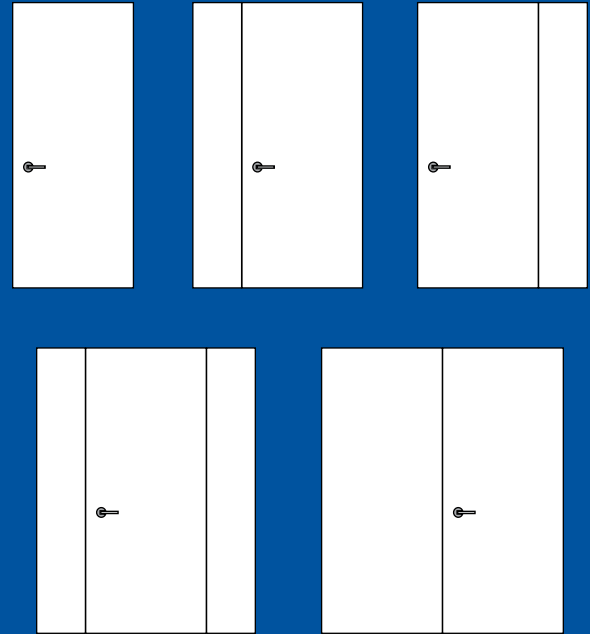

EXTRA OPTIONS

- Panel embossment available instead of standard “easy-clean” flush panels
- Jamb width also available in 6 5/8” and 8 1/2”
- Total height can be shortened to any custom height
- Slabs and jambs can be prefinished with quality paint in any colour
- Options include; deadbolt bore, stainless self-closing hinges, low profile non-adjustable sill
- 2” composite brickmould, heavy-duty self-closing hardware, and panic bars for outswing doors
- 22” x 36” clear, 22” x 48” clear, 22” x 64” clear, 22” x 36” white grills “9 lite”, 22” x 48” white grills “12 lite”, 22” x 64” white grills “15 lite” and 22” x 36” vented lite
- Quality Grade 1 Stainless knobs and Grade 2 Stainless knobs, levers also available
- Available door panel sizes are 28”, 30”, 32”, 34”, 36” and 42”

MANUFACTURERS WARRANTY

- All glass units have a 5 year warranty against seal failure
- All fiberglass door systems have a 10 year limited warranty.
- Factory high-quality coloured paint finishes have a 10 year limited warranty
- All Grade 1 hardware have a 5 year warranty, Grade 2 hardware have a 1 year warranty

AGWAY METALS INC.

170 Delta Park Blvd
Brampton, ON L6T 5T6
1.800.268.2083

97 Thames Road E
Exeter, ON N0M 1S3
1.800.265.7070

agwaymetals.com

INSTALLATION CONFIGURATIONS