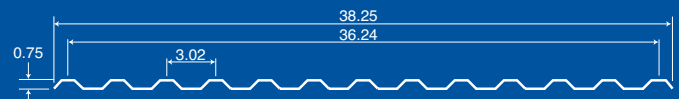

IDEAL FOR
INTERIOR WALL
APPLICATIONS

RIBCORE™

3" PROFILE – PVC LINING SOLUTION

Dimensions

At 38" wide with 36.4" coverage, RIBCORE™ corrugated panels are available in standard lengths of:

3" Profile ..... 12'-2", 14'-2", 16'-2" & 20'-2"

Long-lasting, cost-effective and simple to install and maintain, RIBCORE PVC corrugated panel are well-suited for a broad range of agricultural, commercial and industrial uses and applications, including:

Agricultural Pole Barns	Kennels
Dairy, Hog, Poultry and Cattle Barns	Public Bathrooms & Showers
Drive Sheds	Restaurant Kitchens
Garages	Slaughterhouses
Horse Stables	Warehouses

Features & Benefits

- Made from 100% Virgin PVC
- Will not rot or rust
- Easy to install and easy to clean
- Long-lasting and cost-effective
- Made in Canada

agwaymetals.com

Profile