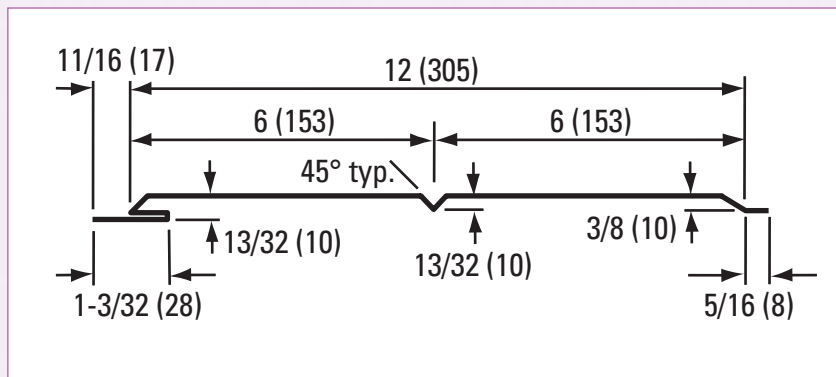

APPLICATIONS:

- Accent Panel
- Vertical Wall Installation
- Horizontal Wall Installation

NOTE:

Oil canning may be present due to various factors
Oil canning is not a valid reason for rejection of this product