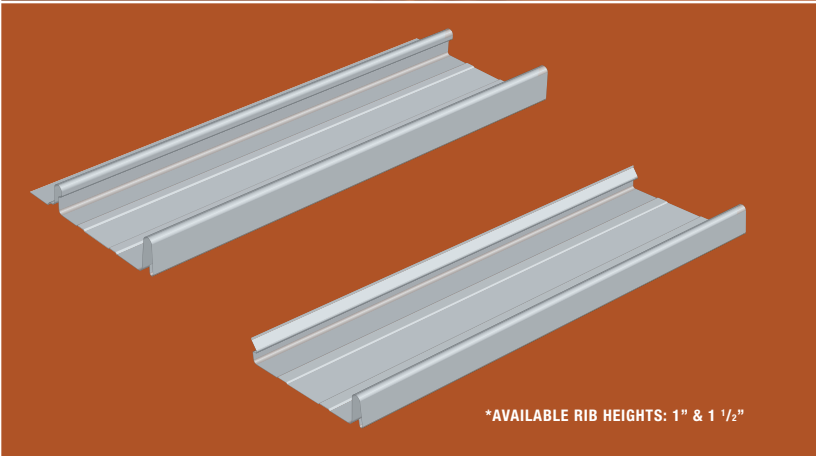

*AVAILABLE RIB HEIGHTS: 1", 1 1/2" & 2"

AR STANDING SEAM

Agway's AR Standing Seam Profiles offer a raised rigid standing seam at three different depths and an assortment of widths to achieve a variety of contemporary, architecturally pleasing designs. Panels are installed using hidden clips and fasteners that produce a roof with clean, crisp lines. The side seams are mechanically seamed at either 90° or 180° for even more design flexibility.

NAIL STRIP / SNAP LOCK

One of Agway's most popular profiles, NS is also one of our most economical. Nail Strip installs quickly and offers clean, contemporary lines with no exposed fasteners. To complete your home's overall curbside appeal, optional stiffening flutes and knee caps are also available. Agway's wide choice of colour options allows for virtual matching of any existing home or cottage.

PHOTO SUPPLIED BY MOFFATT BROS. ROOFING LTD.

PHOTO SUPPLIED BY MOFFATT BROS. ROOFING LTD.

PHOTO SUPPLIED BY MOFFATT BROS. ROOFING LTD.

OPTIMUM RIB

A very popular profile for agricultural roof or wall applications, our economical, easy-to-install, Optimum Rib lightweight panels add a professionally finished look to the exterior of any structure. For convenience and versatility, these weather resistant panels can be installed vertically or horizontally. Available in a wide range of colours, Agway's Optimum Rib profile, combined with available trims, vents, fasteners and other accessories provides a complete cladding solution for any project.