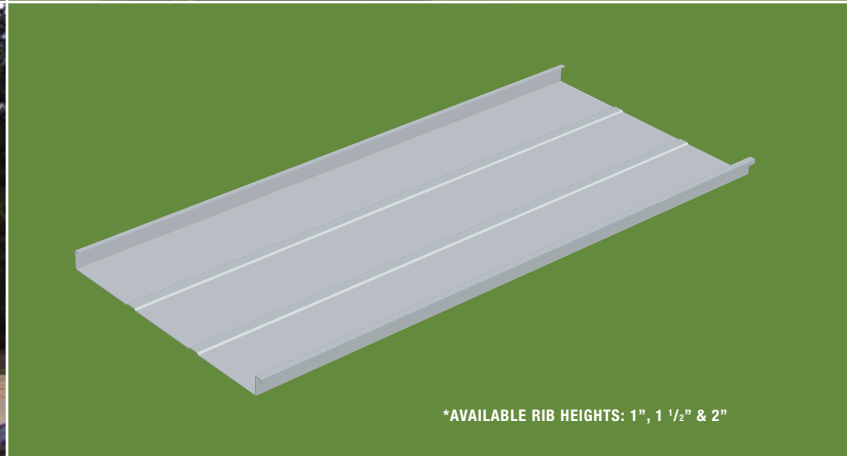

*AVAILABLE RIB HEIGHTS: 1", 1 1/2" & 2"

AR STANDING SEAM

Agway's AR Standing Seam Profiles offer a raised rigid standing seam at three different depths and an assortment of widths to achieve a variety of contemporary, architecturally pleasing designs. Panels are installed using hidden clips and fasteners that produce a roof with clean, crisp lines. The side seams are mechanically seamed at either 90° or 180° for even more design flexibility.