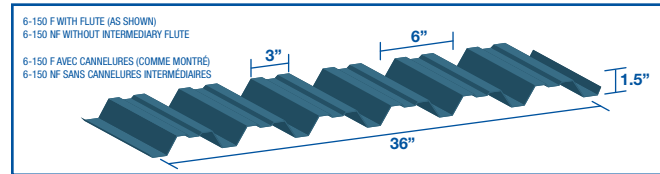

4-300

HV-12

HF-8F/HF-8NF

6-150F/6-150NF

7/8" CORRUGATED | Corrugé 7/8"

7-175

3-150

3-300